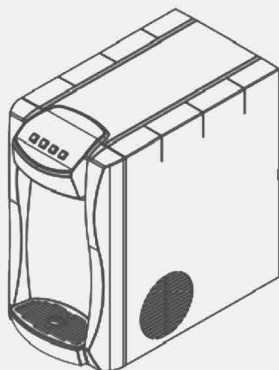

Piccola

Countertop Mains-fed Water Cooler

Blupura brand

Blupura is an innovative brand with groundbreaking products which are recognised worldwide. 100% designed and made in Italy.

Direct Chill

Direct Chill technology provides a consistent delivery of chilled water. It also has significant hygiene benefits as the water does not come into contact with air until it is dispensed.

Technical Specifications

TECHNICAL INFORMATION	
DIMENSIONS	240W x 451D x 425H mm
DISPENSE HEIGHT	280 mm
WEIGHT	20 kg
WATER TEMPERATURE	Chilled: 5-12°C, Sparkling: 5-12°C, Hot: 85°C
LITRES PER HOUR	Chilled & Sparkling: 15L, Hot: 8L
COOLING TECHNOLOGY	Direct Chill 'Ice Bank'
POWER SUPPLY	Hertz 50/Volts 220-240
MAXIMUM POWER CONSUMPTION	230W, Hot version: 1080W