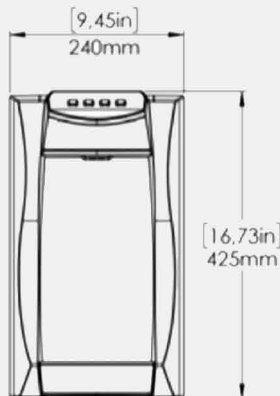

Piccola

Countertop Mains-fed Water Cooler

Blupura brand

Blupura is an innovative brand with groundbreaking products which are recognised worldwide. 100% designed and made in Italy.

Direct Chill

Direct Chill technology provides a consistent delivery of chilled water. It also has significant hygiene benefits as the water does not come into contact with air until it is dispensed.

Technical Specifications

TECHNICAL INFORMATION	
DIMENSIONS	240W x 451D x 425H mm
DISPENSE HEIGHT	280 mm
WEIGHT	20 kg
WATER TEMPERATURE	Chilled: 5-12°C, Sparkling: 5-12°C, Hot: 85°C
LITRES PER HOUR	Chilled & Sparkling: 15L, Hot: 8L
COOLING TECHNOLOGY	Direct Chill 'Ice Bank'
POWER SUPPLY	Hertz 50/Volts 220-240
MAXIMUM POWER CONSUMPTION	230W, Hot version: 1080W