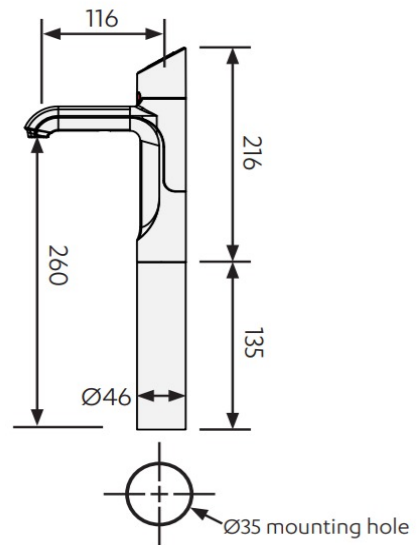

Classic Plus + extension