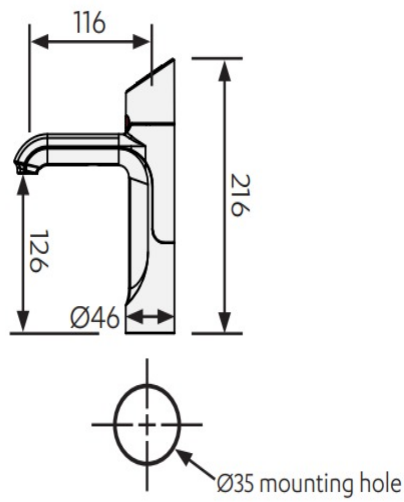

Tap installation

Classic Plus