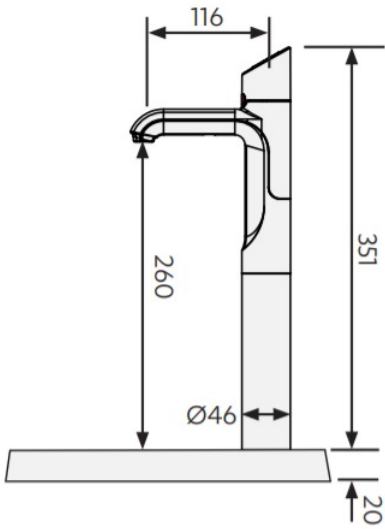

Classic Plus on Raised font