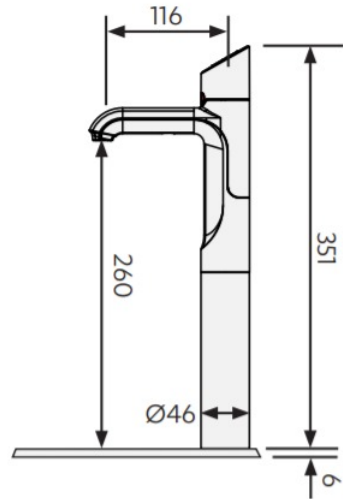

Classic Plus on Classic font